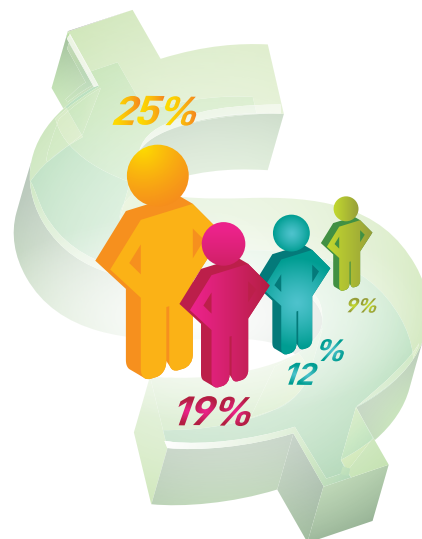

Monetize your new TikiLIVE Network

New Channel Sales

Allow others to join network for a monthly fee.

Purchase your bandwidth wholesale for as low as 0.08 GB and resell it for ten (+) times that amount.

Advertising Sales

Offer sponsors your site for targeted advertising. Allow for run of site or target to each show.

Include pre roll, post roll or banner spots.

Pay Per View Royalties

Every show owner has the option of charging a pay per view fee.

Hold back a royalty for each show.