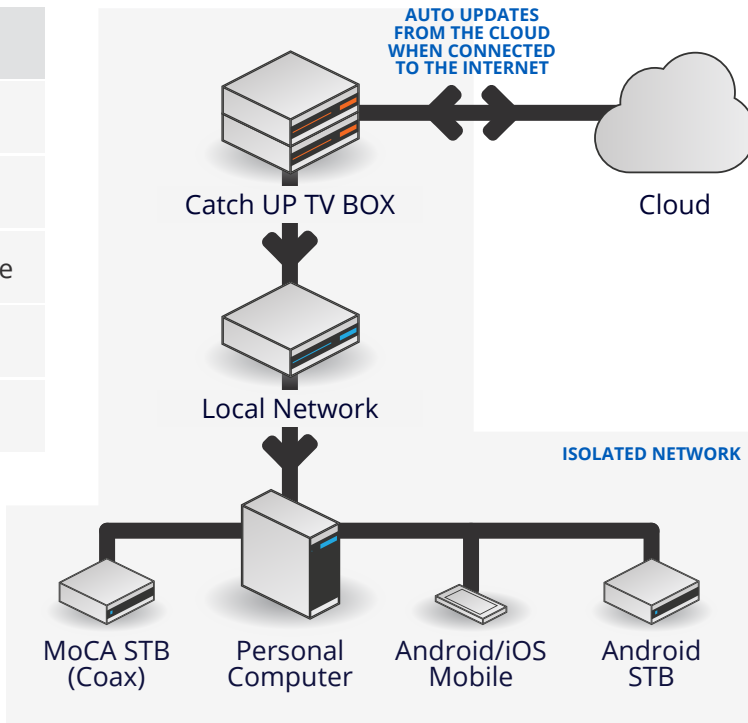

TikiLIVE Local Cloud Delivery Platform

TikiLIVE Local Cloud Specifications	
CPU	OPTERON 4334 3.10GHZ C6 C32 RET
RAM	2 x 8GB DDR3-1600 PC3-12800 ECC
Storage	2 x 2TB 3.5 SATA3 7200RPM 64MB Cache
Network	Dual 10/100/1000 Gigabit Network
✓ Uni-cast / Multi-cast ready	

The TikiLIVE local delivery platform has been designed to accommodate remote installations who have limited Internet delivery options. This plug-n-play solution allows you to deliver and service multi dwelling or closed communities via a multi-casting or uni-casting network.

Manage the entire delivery of content locally from any Web browser and control membership access, manage payments, credits and specify content access. This solution meets the needs of those difficult installations such as remote resorts, cruise ships, island communities, tour buses and air travel.